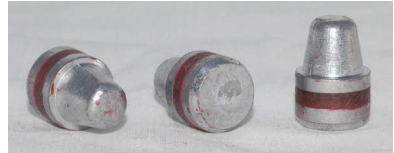

# HSM Bulk Lead Bullets

.411 (41 Cal.)  
210 gr.  
Semi-wadcutter

.427 (44-40)  
200 gr.  
Round Nose  
Flat Point

.429 (.44)  
240 gr.  
Semi-wadcutter

.430 (.44)  
200 gr.  
Round Nose  
Flat Point

.451 (.45 ACP)  
185 gr.  
Semi-wadcutter